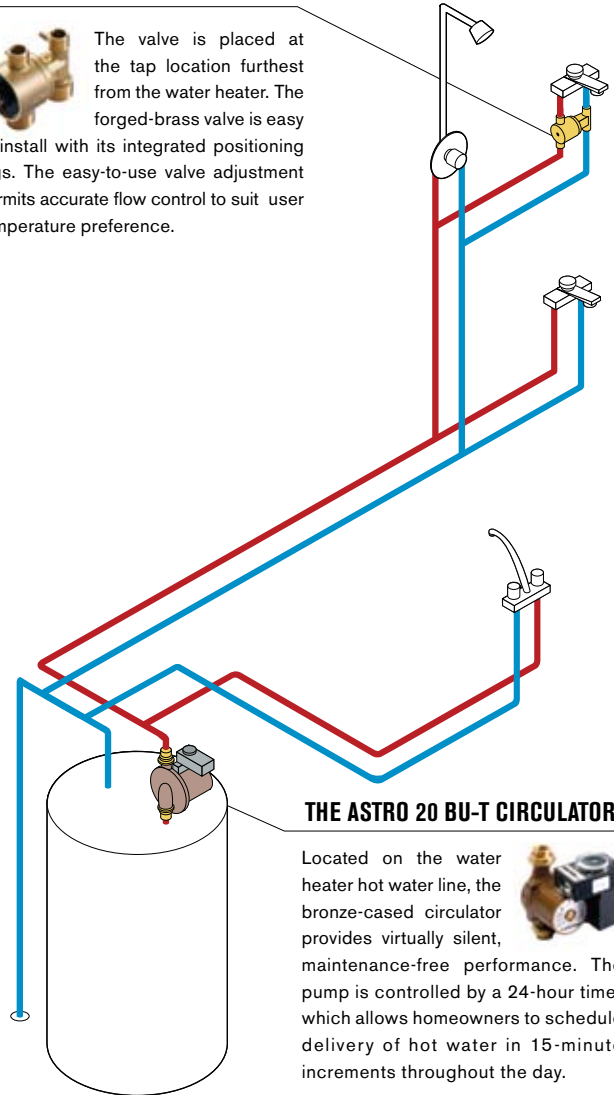

LEAVES LOTS OF ROOM UNDER THE SINK.

A space-saving design places the pump at the hot water heater, which means only the small valve goes under the sink. It's discreet and doesn't take up space that's needed for storage. This also eliminates noise.

SIMPLE TO INSTALL.

As it doesn't need a dedicated line, the system is inexpensive and can easily be installed. Unlike some products, there's no pump under the sink, so there's no need to install a GFIC outlet and no need for multiple trades to complete the job.

ASTRO EXPRESS VALVE

The valve is placed at the tap location furthest from the water heater. The forged-brass valve is easy to install with its integrated positioning legs. The easy-to-use valve adjustment permits accurate flow control to suit user temperature preference.

THE ASTRO 20 BU-T CIRCULATOR

Located on the water heater hot water line, the bronze-cased circulator provides virtually silent, maintenance-free performance. The pump is controlled by a 24-hour timer which allows homeowners to schedule delivery of hot water in 15-minute increments throughout the day.