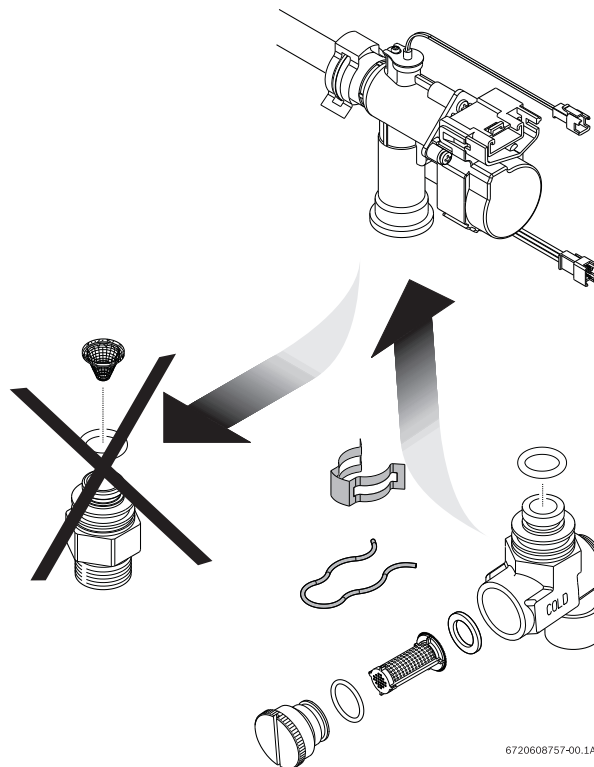

### 3 Mounting instructions

- ▶ Remove the three screws from the control unit.

Fig. 3

- ▶ Put the control unit in the service position by engaging its tabs with the holes in the bottom horizontal sheet metal.

Fig. 4 Service position

- ▶ Remove the clips from the inlet fitting and bottom of the water valve. Remove inlet fitting and filter from water heater. Have a rag handy to catch any residual water that may come out. Keep water away from control unit. Replace with the new water filter kit, see Fig. 5.